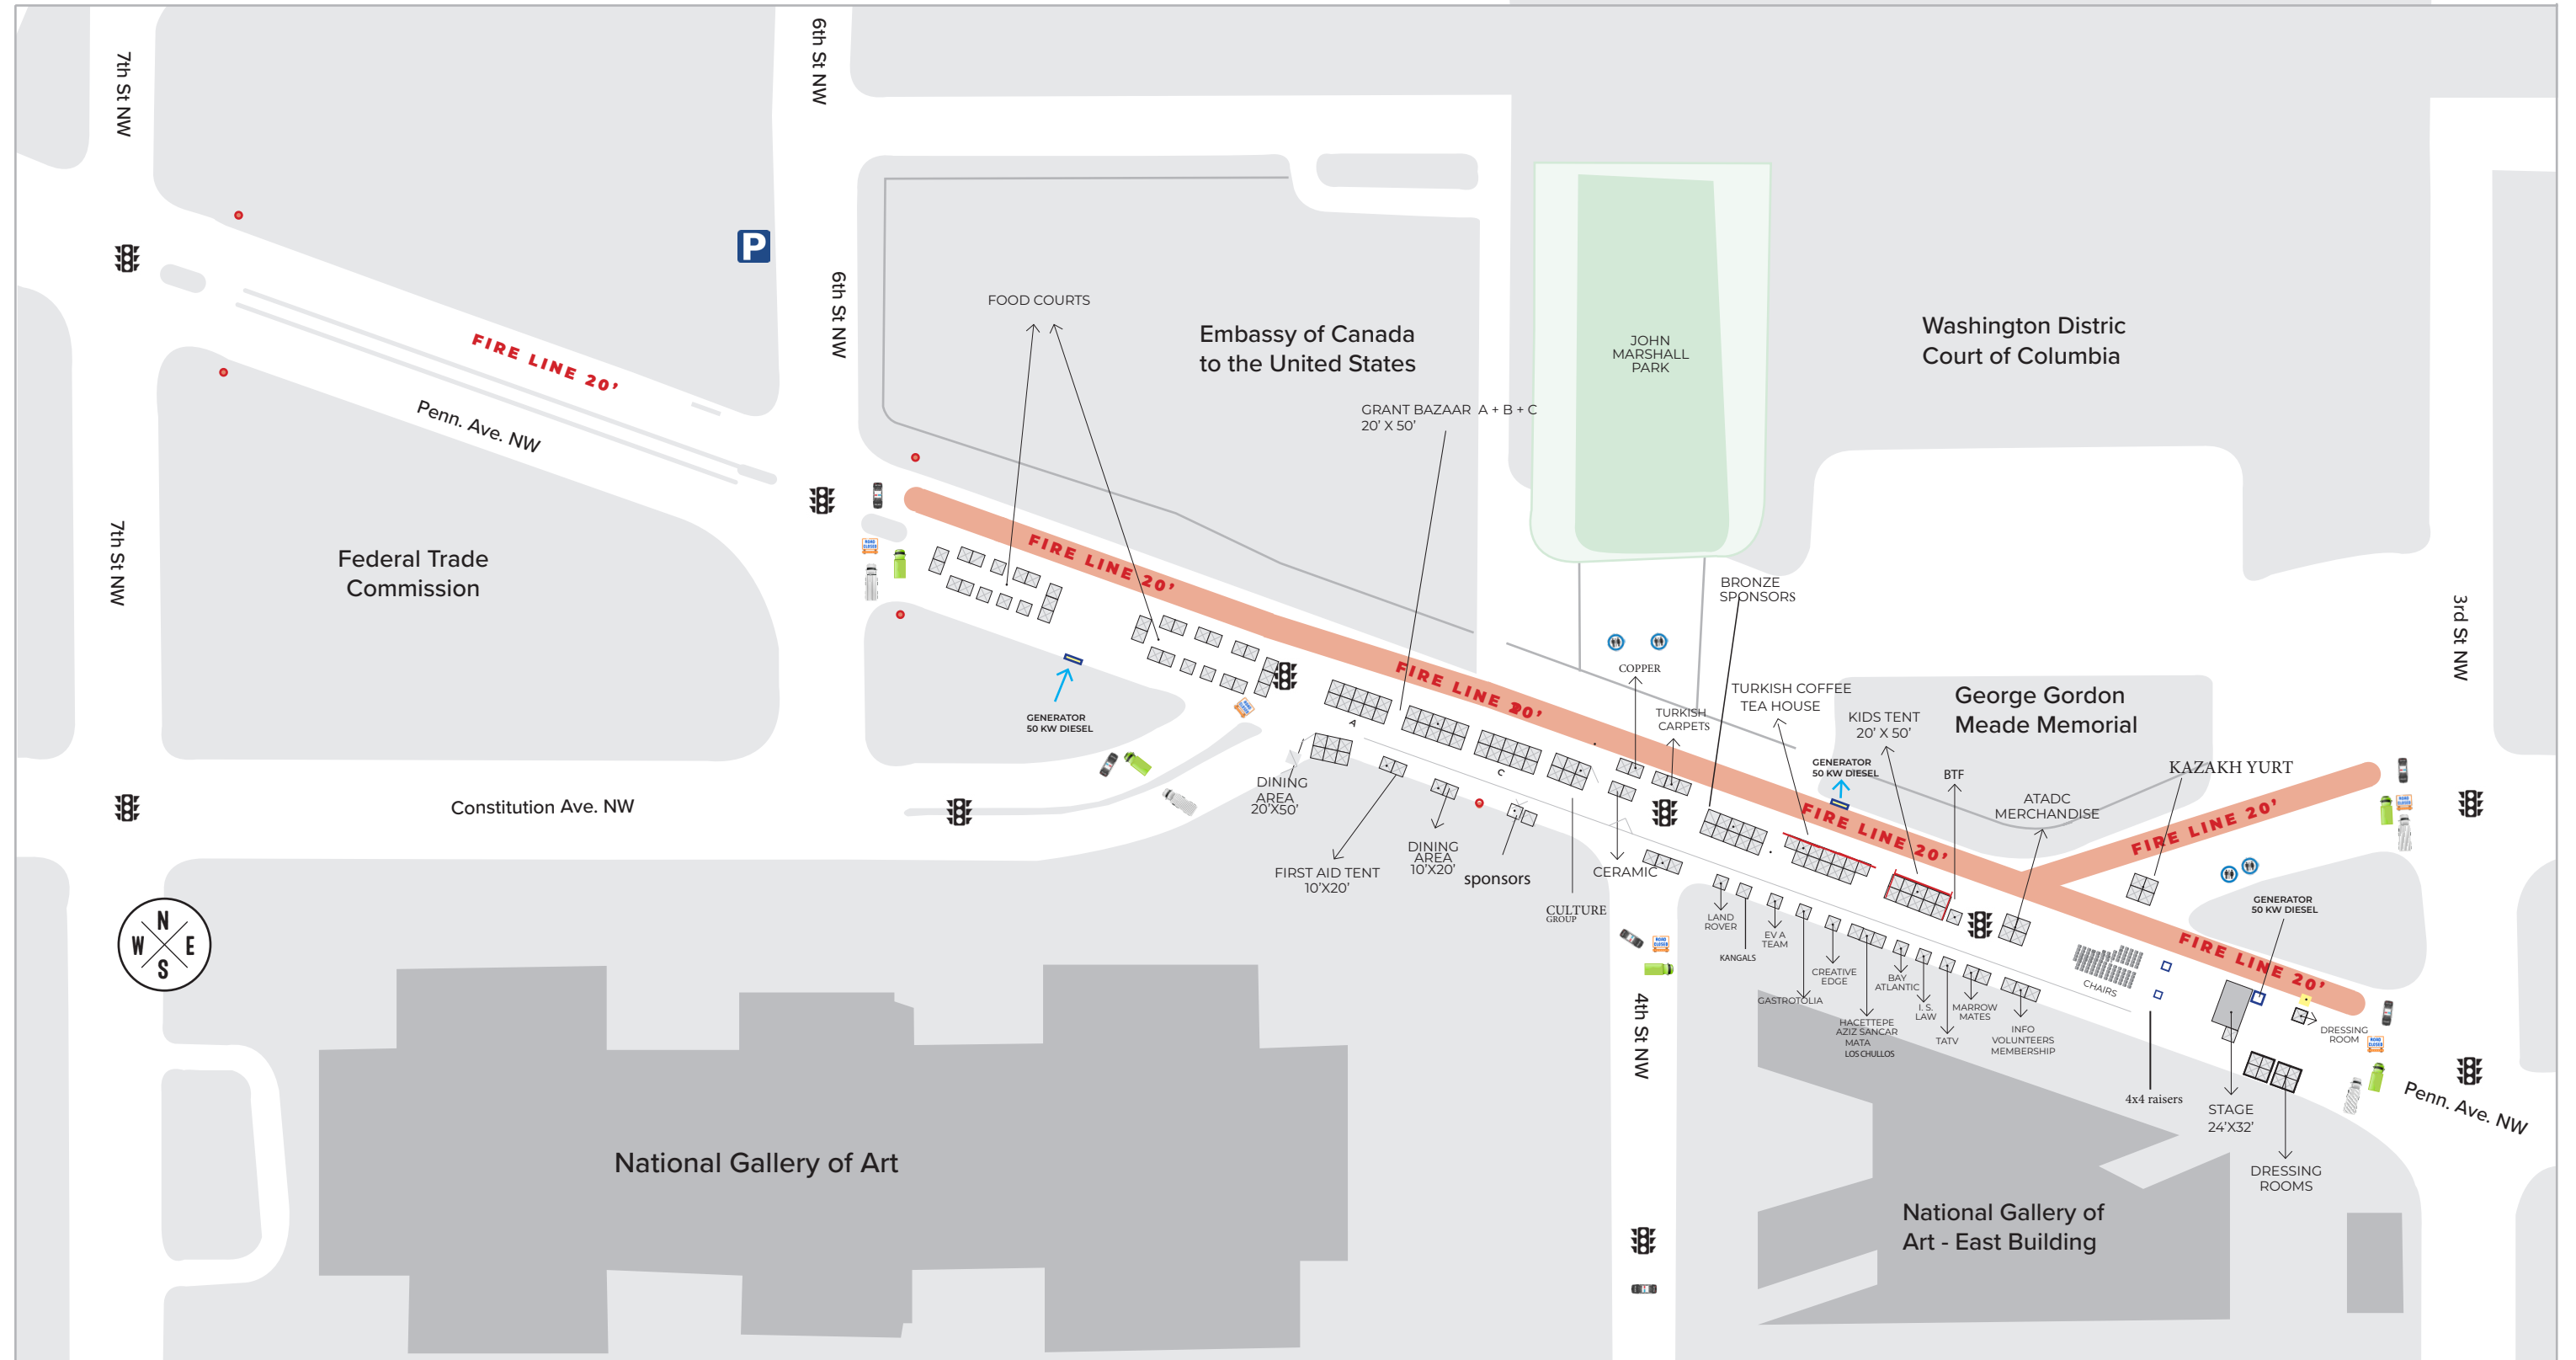

2024 TURKISH FESTIVAL SITE

LEGEND

- PUBLIC CONVENIENCE STATIONS
- GENERATOR
- FIRE HYDRANT
- TRAFFIC LIGHT
- AMBULANCE
- POLICE CAR
- TRUCKS

EQUIPMENT ALLOCATION BY TENT

- 10 X 10 / 1 TABLE, 2 CHAIRS
- 10 X 20 / 2 TABLES, 2 CHAIRS
- 10 X 30 / 3 TABLES, 4 CHAIRS
- 20 X 20 / 4 TABLES, 4 CHAIRS
- 20 X 30 / 2 TABLES, 42 CHAIRS
- 30 X 30 / 12 TABLES, 12 CHAIRS

- 20 X 50 / 12 TABLES, 72 CHAIRS DINING AREA
- 20 X 50 / 16 TABLES, 40 CHAIRS TURKISH COFFEE TENT
- 20 X 50 / 16 TABLES, 28 CHAIRS TEA HOUSE
- 20 X 50 / 48 TABLES, 48 CHAIRS GRAND BAZAAR X 3

- 100 CHAIRS IN FRONT OF THE STAGE
 - FIRST AID 10 X 20
- SIDE PANEL INFORMATION**
- SIDE PANEL
 - SIDE PANEL WITH WINDOW

www.turkishfestival.org

Sunday, October 20, 2024
11:00 am to 7:00pm

Pennsylvania Avenue NW
between 3rd and 6th Streets
Washington, DC